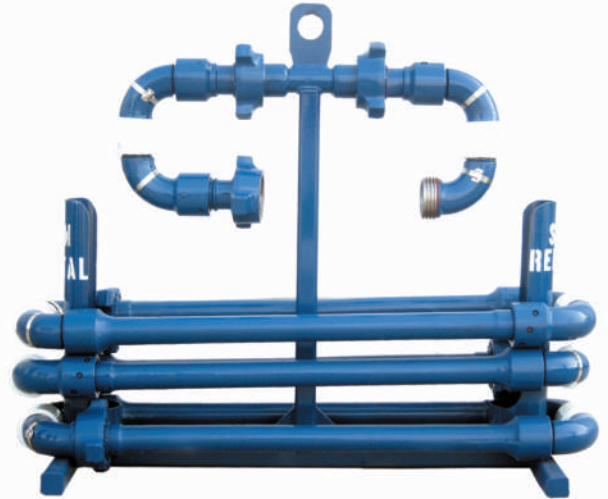

Weir SPM's iron rental program provides customers with certified iron on-demand, allowing them to focus on core competencies, resulting in increased productivity and convenience.