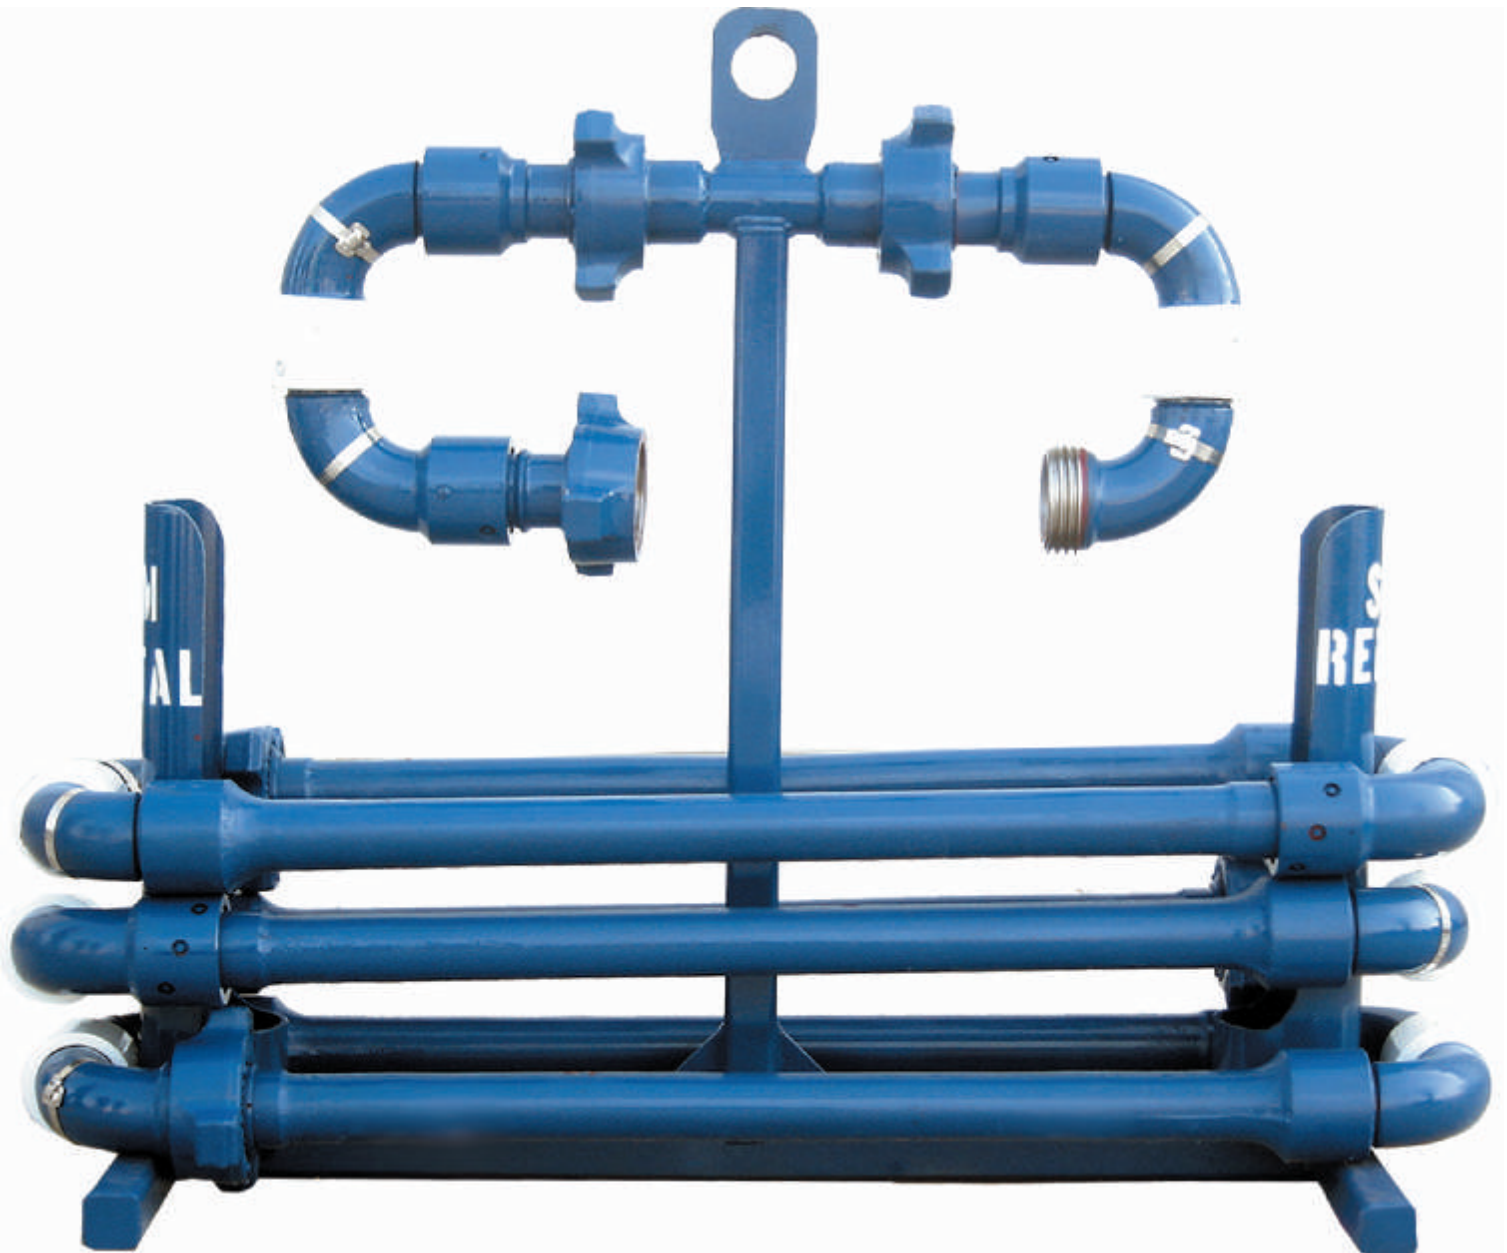

## Iron Management Rental Program

**Weir SPM offers a convenient rental program for flow control products designed to increase efficiency and provide convenience for customers operating in onshore or offshore applications.**

Iron rental packages can be designed for any work site around the globe, and can be customized to meet specific functions for the customer through their arrangement of piping, swivel joints, valves and other Weir SPM flow control products.